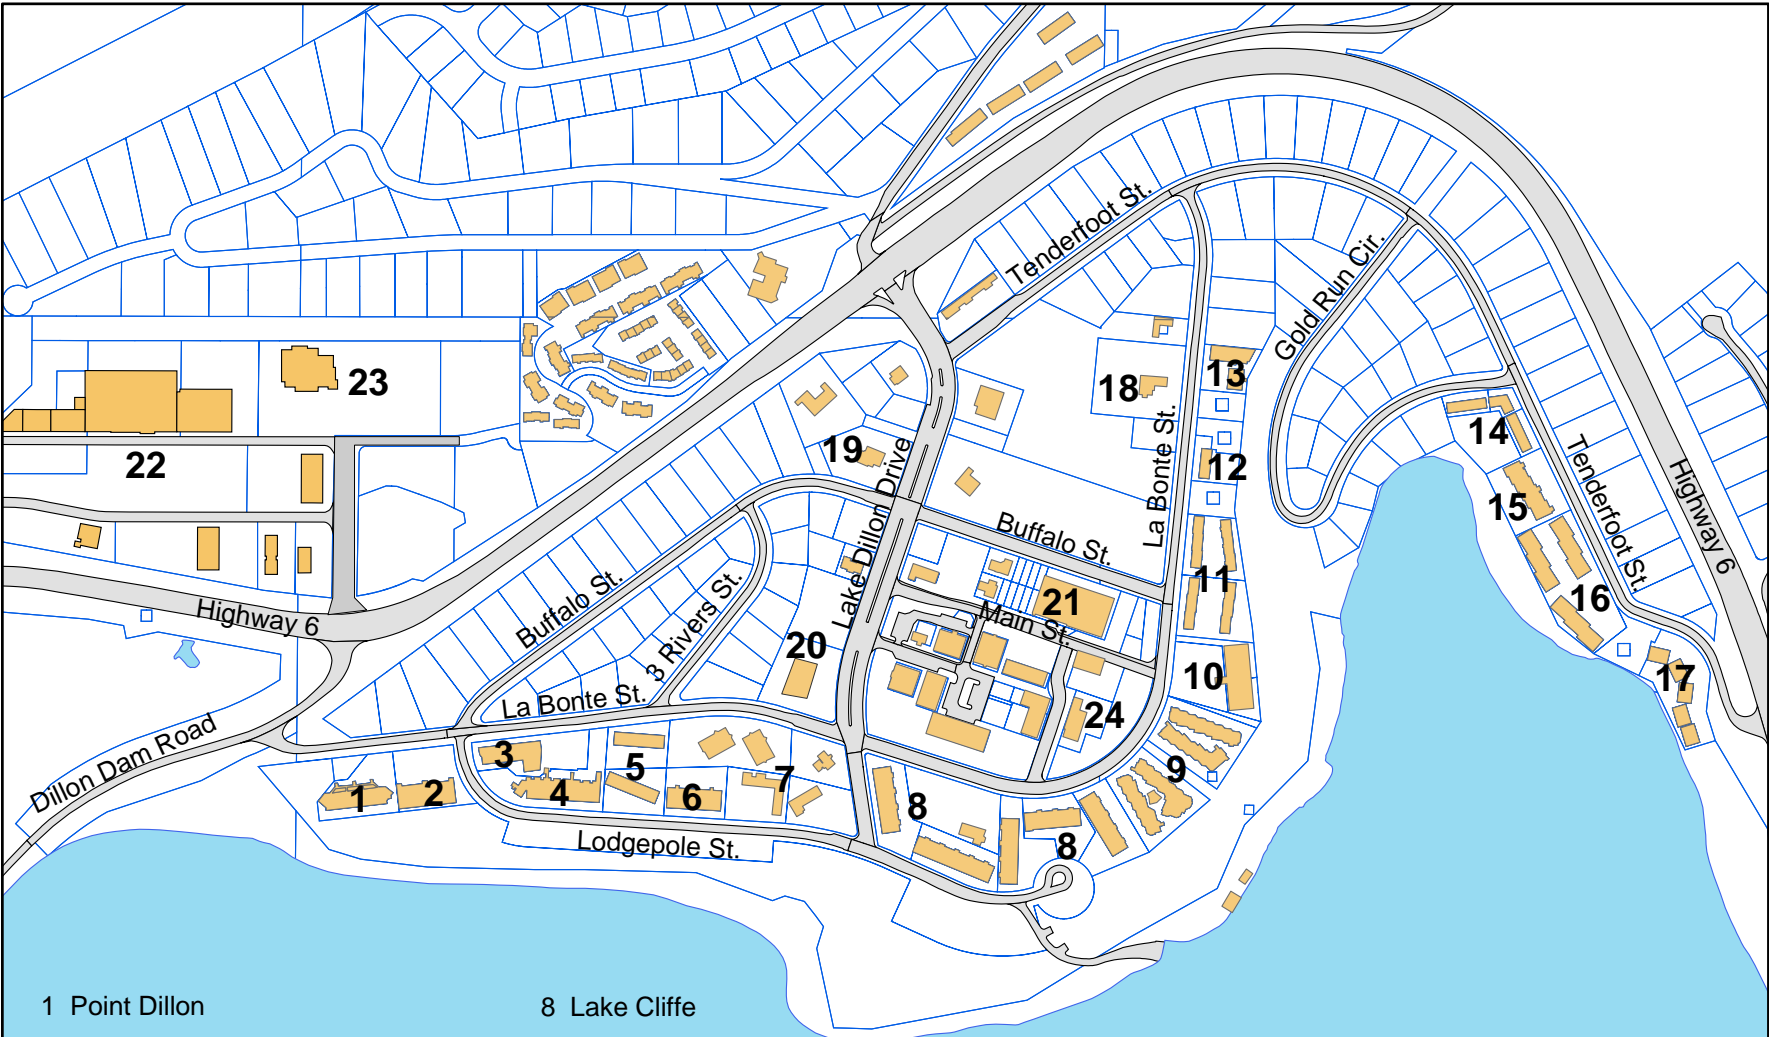

# Condominiums In Dillon

- |                                |                              |                                |                              |
|--------------------------------|------------------------------|--------------------------------|------------------------------|
| 1 Point Dillon                 | 8 Lake Cliffe                | 15 East Bay                    | 21 Bowling Alley             |
| 2 Lake Dillon                  | 9 Marina Place               | 16 The Anchorage West          | 22 Dillon Ridge Market Place |
| 3 Spinnaker at Lake Dillon     | 10 The Lodge at Lake Dillon  | 17 The Anchorage               | 23 Skyline Cinema            |
| 4 Coeur Du Lac                 | 11 Chateau Claire            | 18 Historical Museum           | 24 Colorado Mountain College |
| 5 Dillon Pines                 | 12 Summit Yacht Club         | 19 Lake Dillon Theater Company |                              |
| 6 Timberline                   | 13 Lake View                 | 20 Post Office                 |                              |
| 7 Best Western Ptarmigan Lodge | 14 Yacht Club on Lake Dillon |                                |                              |